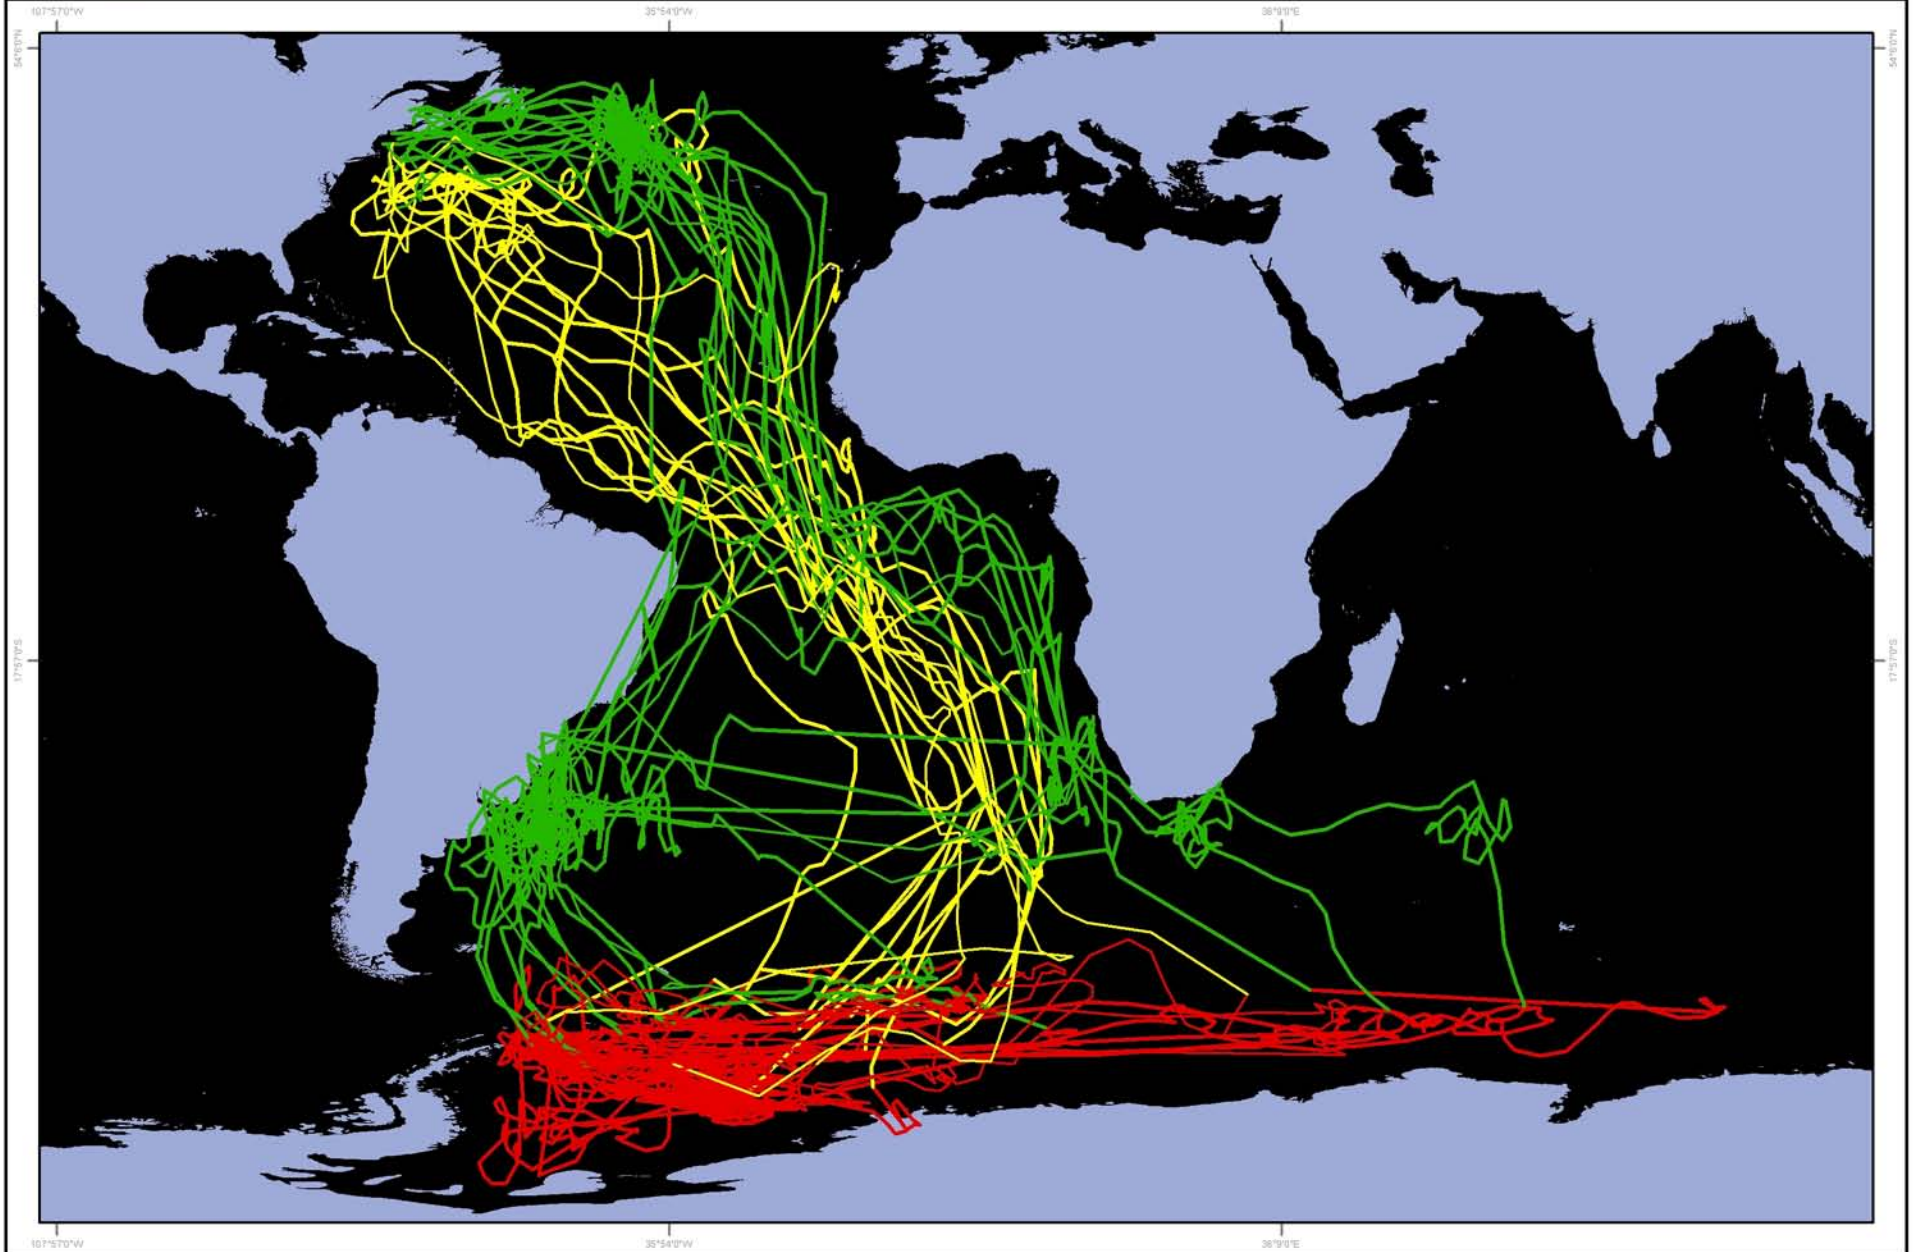

Arctic Tern *Sterna paradisaea*

Geolocators

U.S. Fish & Wildlife Service

Audubon

- Fall Migration
- Winter Feeding Grounds
- Spring Migration

13 Arctic Terns